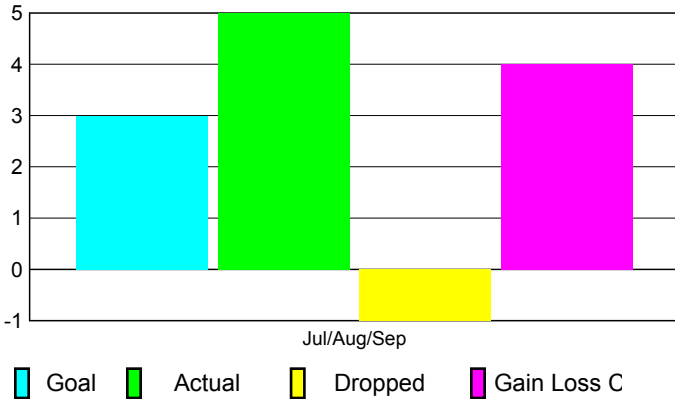

2010-2011 GMT Reports for District (or Undistricted) **District 324B4**

GMT: Adv K G RAMA KRISHNA MUR

Location: INDIA

GMT CA: 6

CLUBS

Club Results
2010-2011

Clubs
2009-2010

Month	New Club Goal	Actual New Clubs	Actual Dropped Clubs	Gain/Loss of Clubs	Gain/Loss of Clubs
Jul/Aug/Sep	3	5	-1	4	1
Totals	3	5	-1	4	1

Club Results 2010-2011

Goal, New, Dropped, Gain/Loss

Comparison of Club Gain/Loss

Current Year Compared to the Previous Year

YTD Status Quo Clubs 2010-2011

Status Quo Clubs Compared to Status Quo Members

MEMBERSHIP