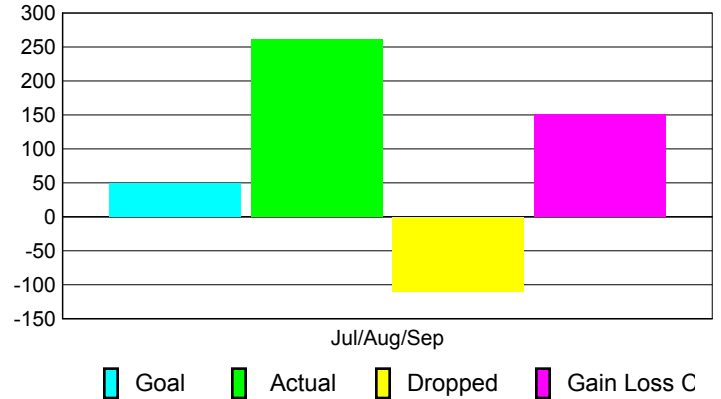

Membership Results 2010-2011

Goal, New, Dropped, Gain/Loss